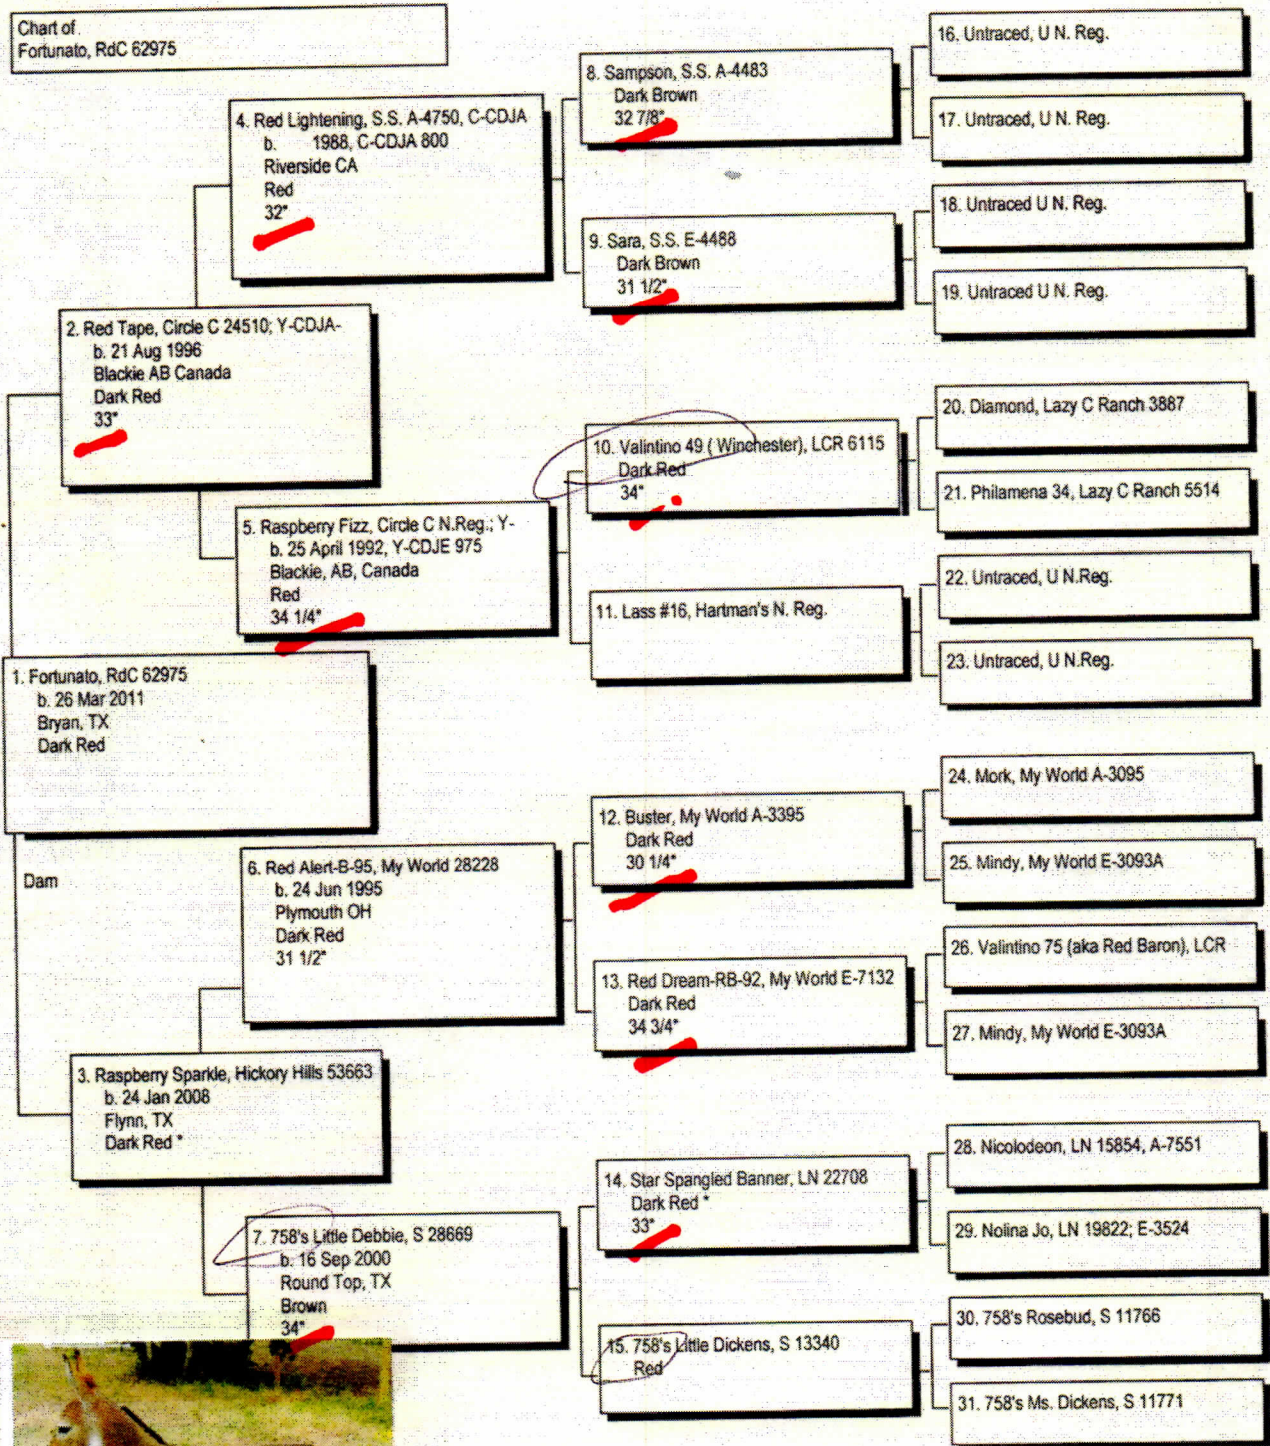

Pedigree

Chart #1

The American Donkey and Mule Society
 P.O. Box 1210, Lewisville, TX 75067 (972) 219-0781
 The American Donkey and Mule Society is not responsible
 for errors in information submitted to the registry.